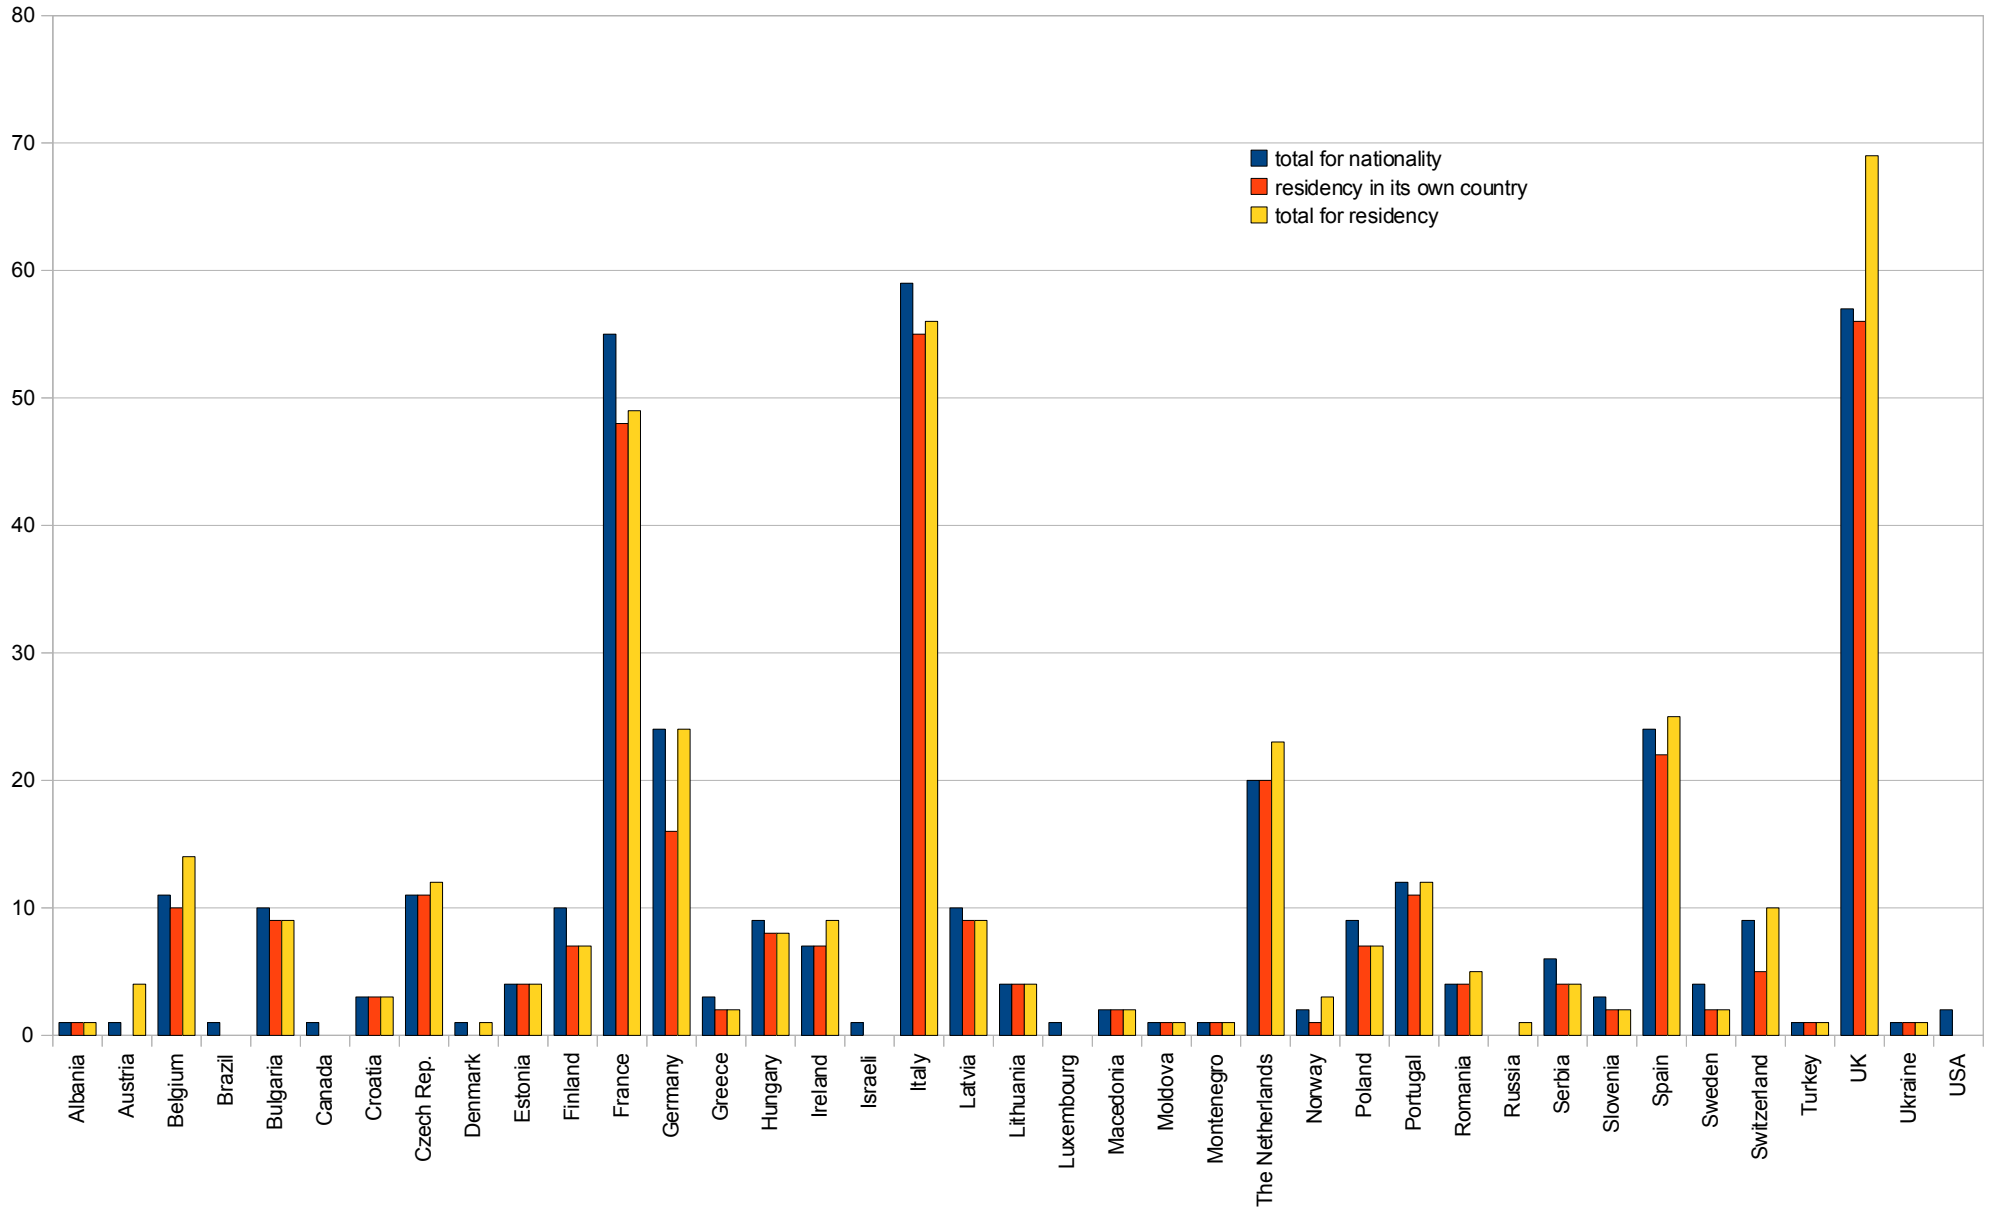

ARTS MANAGERS ON THE MOVE

applications received

graphic for origin